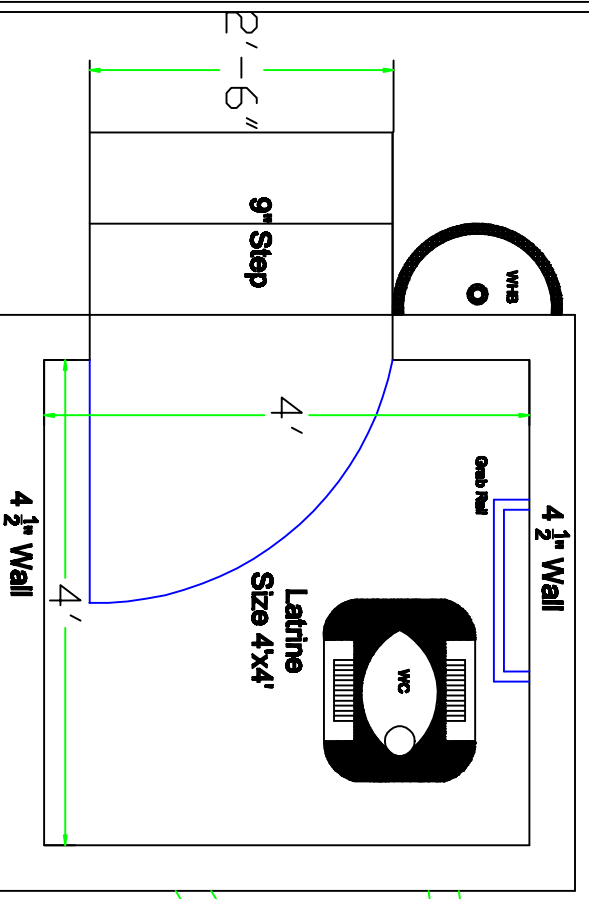

Family Toilet 4'x4'

Septic Tank 4'-9"x3'

Prepared by Doaba Foundation LAAN+